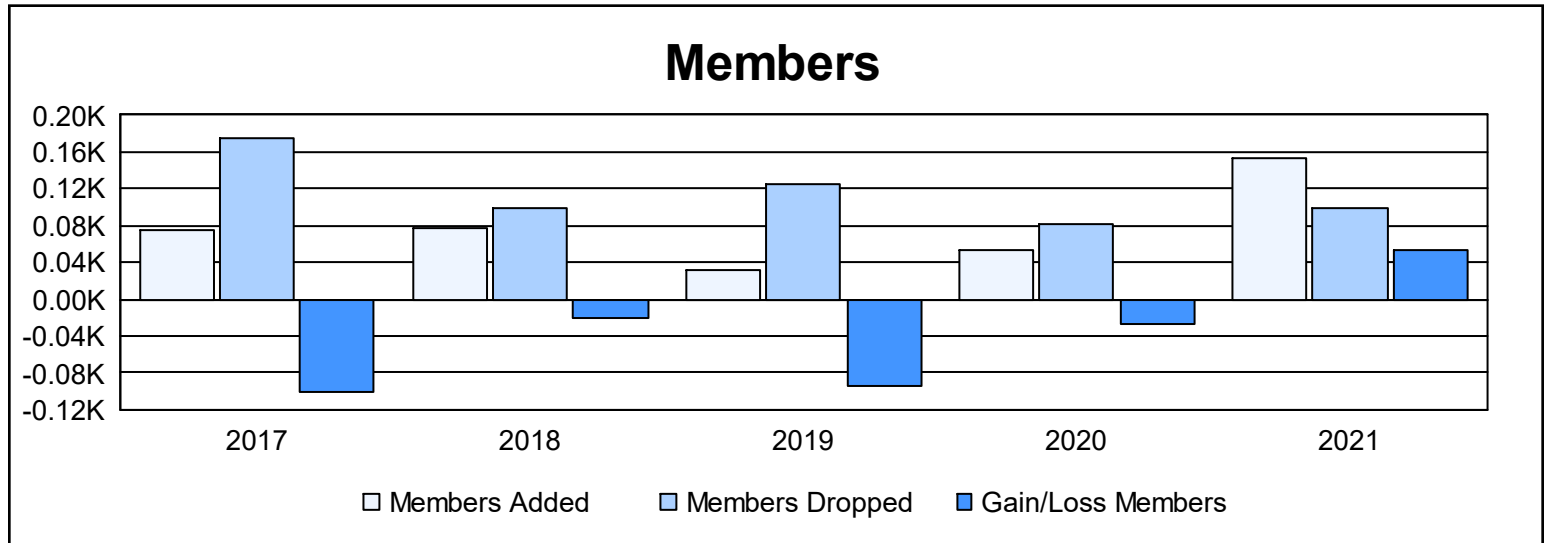

Year	New Clubs	Dropped Clubs	Gain/ Loss Clubs	New Members	Charter Members	Reinstate Members	Transfer Members	Total Member Added	Total Members Dropped	Gain/ Loss Members
2016-2017	1	5	-4	50	22	1	3	76	176	-100
2017-2018	0	1	-1	71	1	0	6	78	98	-20
2018-2019	0	3	-3	27	3	2	0	32	126	-94
2019-2020	0	1	-1	43	0	2	9	54	81	-27
2020-2021	2	1	1	105	46	0	2	153	100	53
<b>Average</b>	<b>1</b>	<b>2</b>	<b>-2</b>	<b>59</b>	<b>14</b>	<b>1</b>	<b>4</b>	<b>79</b>	<b>116</b>	<b>-38</b>

### Membership Composition June 2021 Cumulative